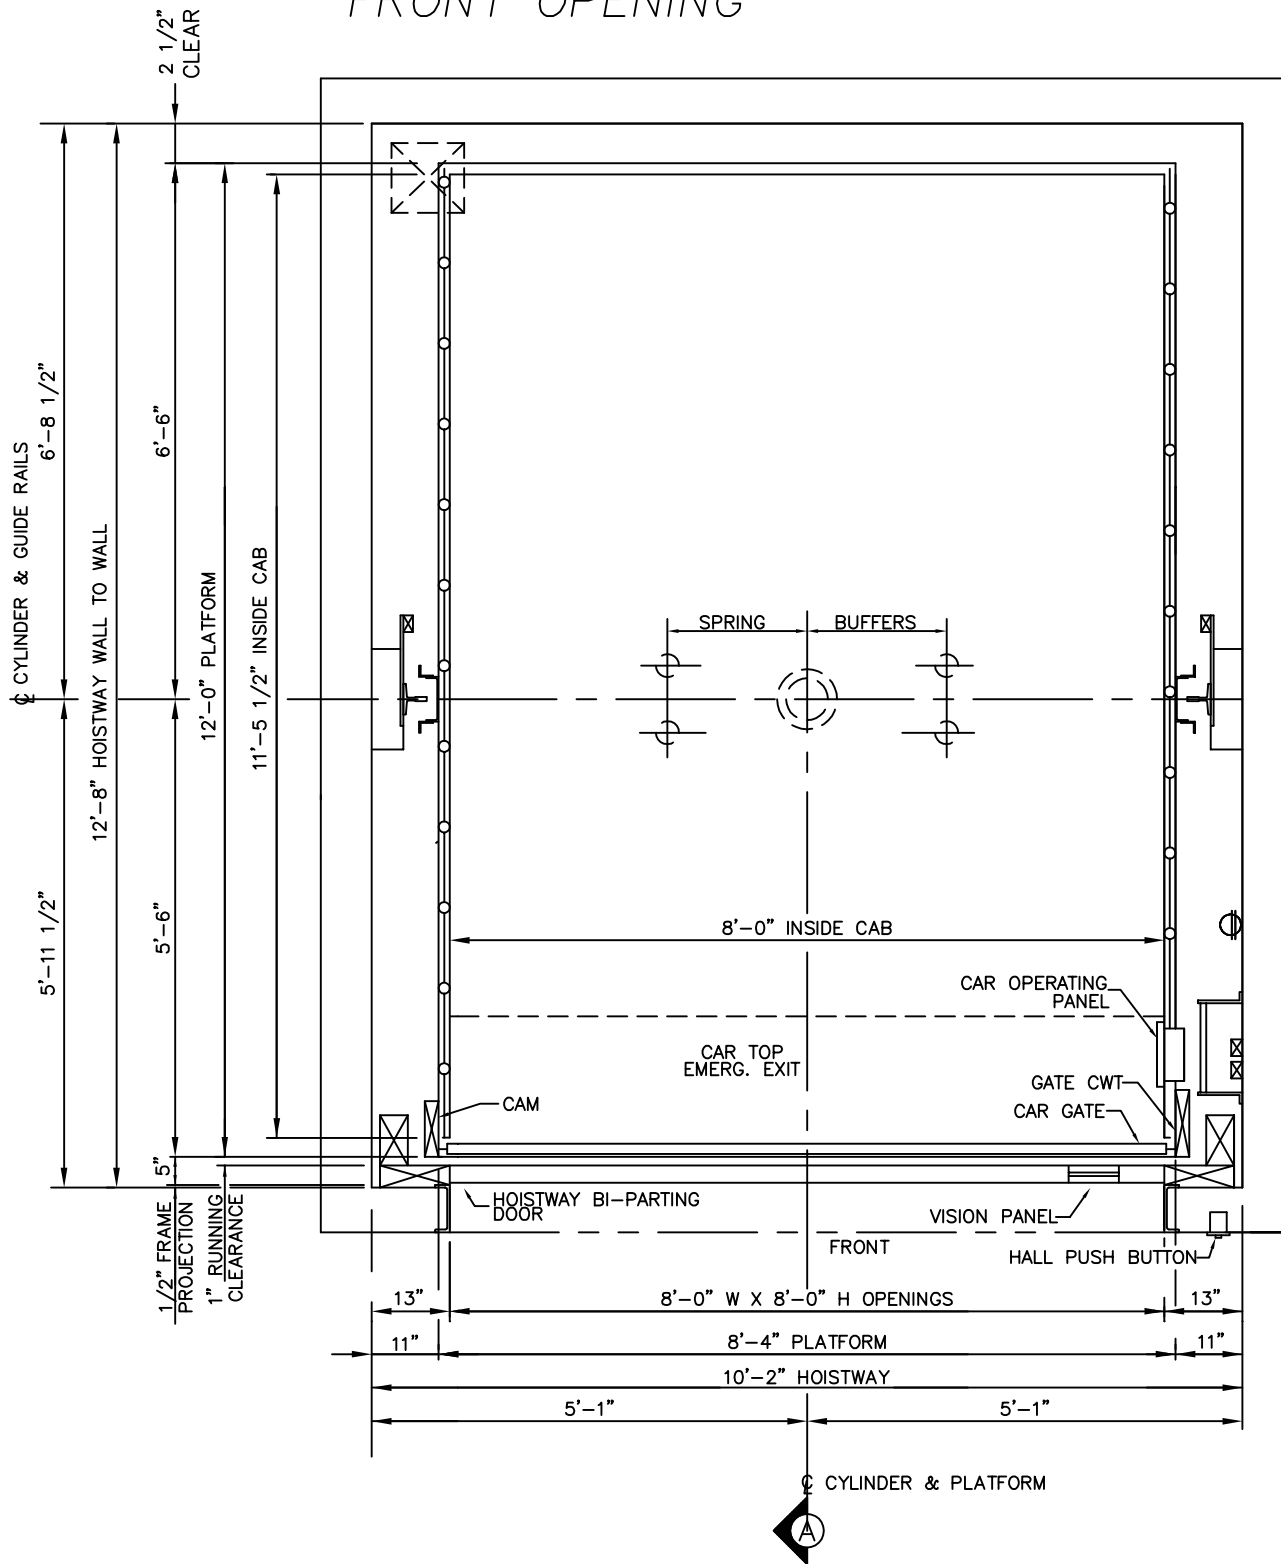

# 8000 LBS. FREIGHT INGROUND HYDRAULIC FRONT OPENING

## HOISTWAY PLAN

ALL DIMENSIONS ARE SUBJECT TO CHANGE WITHOUT NOTICE.  
CONSULT DELAWARE ELEVATOR CO. FOR CONFIRMATION.

**DELAWARE ELEVATOR**  
P.O. BOX 412, SALISBURY, MD 21803

# 8000 LBS. FREIGHT INGROUND HYDRAULIC FRONT OPENING

MACHINE ROOM DETAIL

SECTION "A"

ELEVATION PLAN