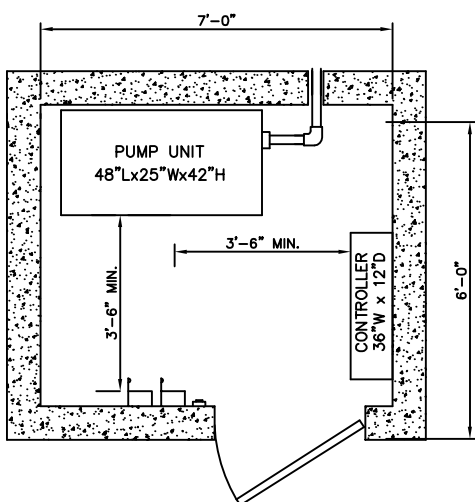

# 8000 LBS. FREIGHT INGROUND HYDRAULIC FRONT OPENING

## HOISTWAY PLAN

ALL DIMENSIONS ARE SUBJECT TO CHANGE WITHOUT NOTICE.  
CONSULT DELAWARE ELEVATOR CO. FOR CONFIRMATION.

**DELAWARE ELEVATOR**  
P.O. BOX 412, SALISBURY, MD 21803

# 8000 LBS. FREIGHT INGROUND HYDRAULIC FRONT OPENING

MACHINE ROOM DETAIL

SECTION "A"

ELEVATION PLAN