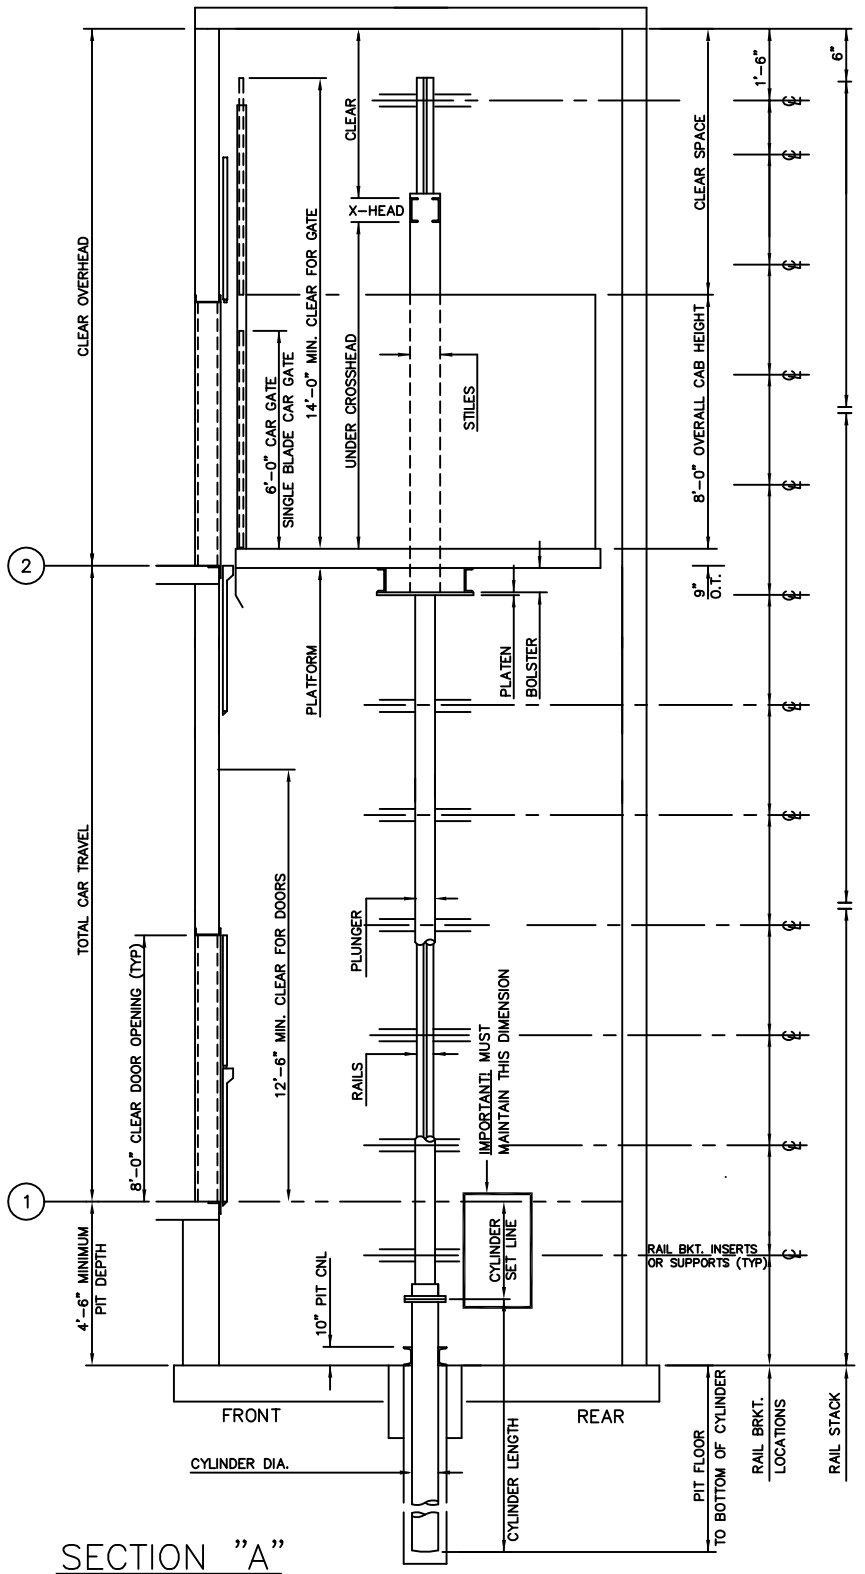

# 8000 LBS. FREIGHT INGROUND HYDRAULIC FRONT OPENING

## HOISTWAY PLAN

ALL DIMENSIONS ARE SUBJECT TO CHANGE WITHOUT NOTICE.  
CONSULT DELAWARE ELEVATOR CO. FOR CONFIRMATION.

**DELAWARE ELEVATOR**  
P.O. BOX 412, SALISBURY, MD 21803

# 8000 LBS. FREIGHT INGROUND HYDRAULIC FRONT OPENING

MACHINE ROOM DETAIL

SECTION "A"

ELEVATION PLAN