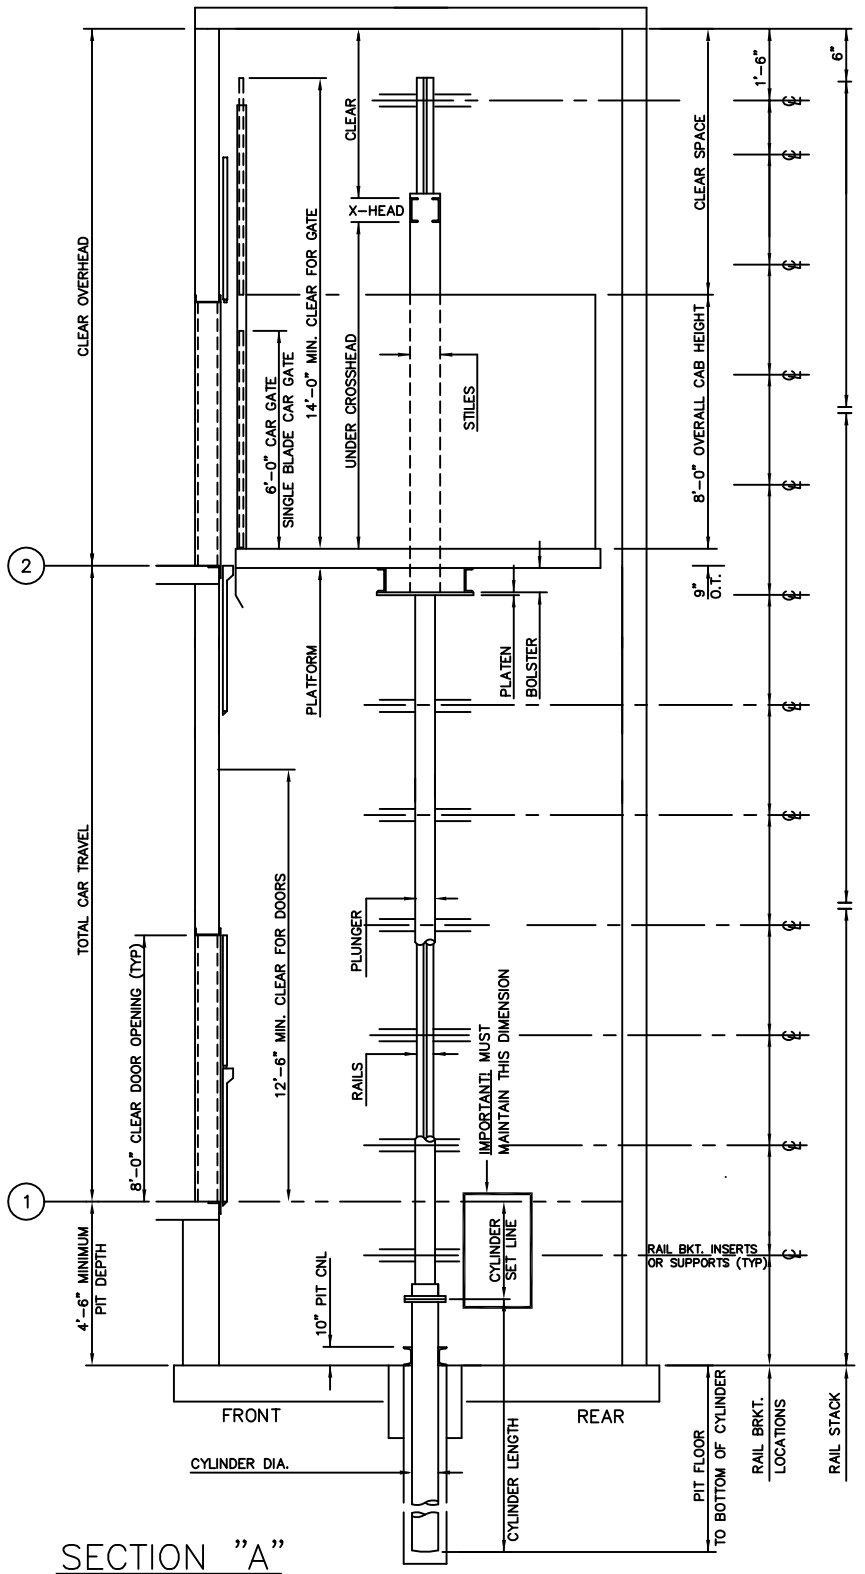

6000 LBS. FREIGHT INGROUND HYDRAULIC  
FRONT OPENING

HOISTWAY PLAN

ALL DIMENSIONS ARE SUBJECT TO CHANGE WITHOUT NOTICE.  
CONSULT DELAWARE ELEVATOR CO. FOR CONFIRMATION.

DELAWARE ELEVATOR  
P.O. BOX 412, SALISBURY, MD 21803

# 6000 LBS. FREIGHT INGROUND HYDRAULIC FRONT OPENING

MACHINE ROOM DETAIL

SECTION "A"

ELEVATION PLAN

DELAWARE ELEVATOR  
P.O. BOX 412, SALISBURY, MD 21803