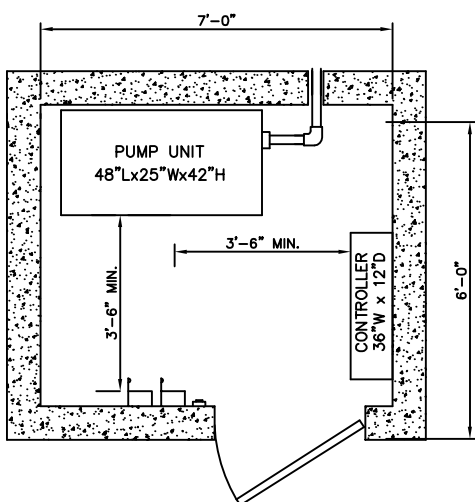

6000 LBS. FREIGHT INGROUND HYDRAULIC  
FRONT OPENING

HOISTWAY PLAN

ALL DIMENSIONS ARE SUBJECT TO CHANGE WITHOUT NOTICE.  
CONSULT DELAWARE ELEVATOR CO. FOR CONFIRMATION.

DELAWARE ELEVATOR  
P.O. BOX 412, SALISBURY, MD 21803

# 6000 LBS. FREIGHT INGROUND HYDRAULIC FRONT OPENING

MACHINE ROOM DETAIL

SECTION "A"

ELEVATION PLAN

DELAWARE ELEVATOR  
P.O. BOX 412, SALISBURY, MD 21803