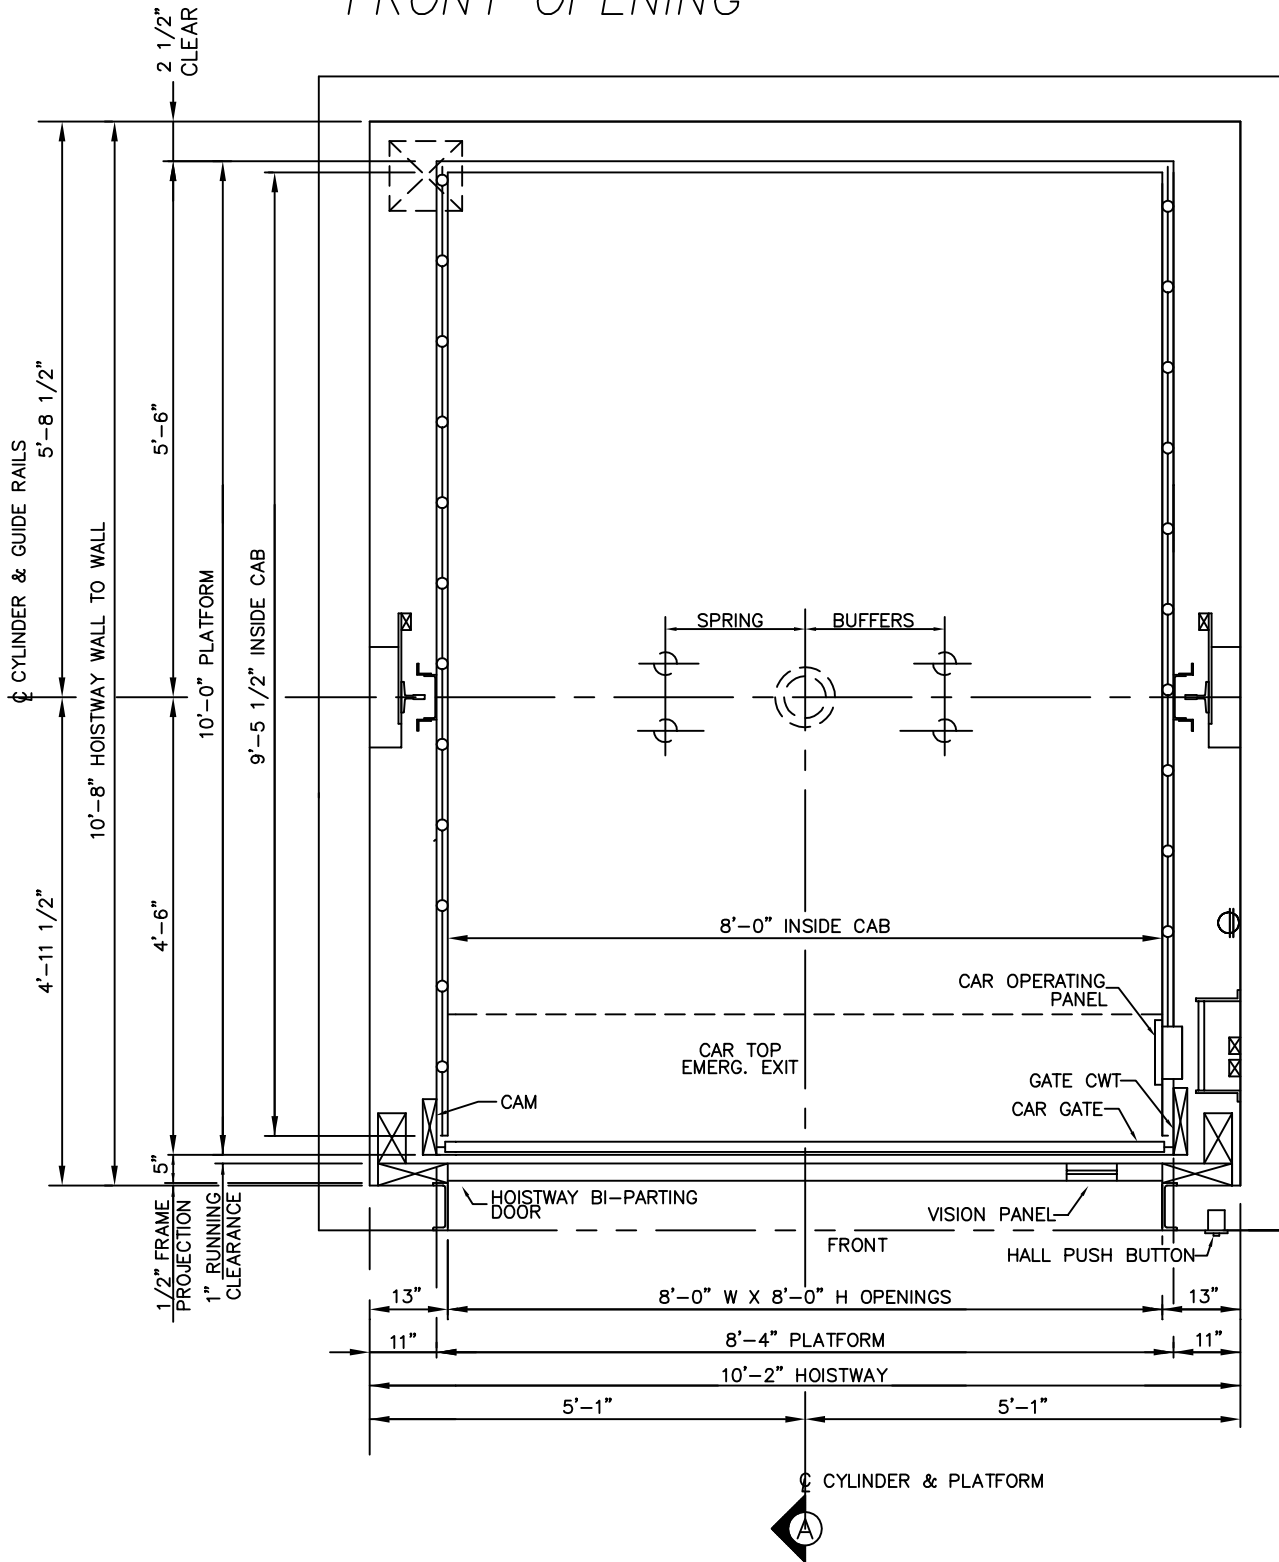

6000 LBS. FREIGHT INGROUND HYDRAULIC  
FRONT OPENING

HOISTWAY PLAN

ALL DIMENSIONS ARE SUBJECT TO CHANGE WITHOUT NOTICE.  
CONSULT DELAWARE ELEVATOR CO. FOR CONFIRMATION.

DELAWARE ELEVATOR  
P.O. BOX 412, SALISBURY, MD 21803

# 6000 LBS. FREIGHT INGROUND HYDRAULIC FRONT OPENING

MACHINE ROOM DETAIL

SECTION "A"

ELEVATION PLAN

DELAWARE ELEVATOR  
P.O. BOX 412, SALISBURY, MD 21803