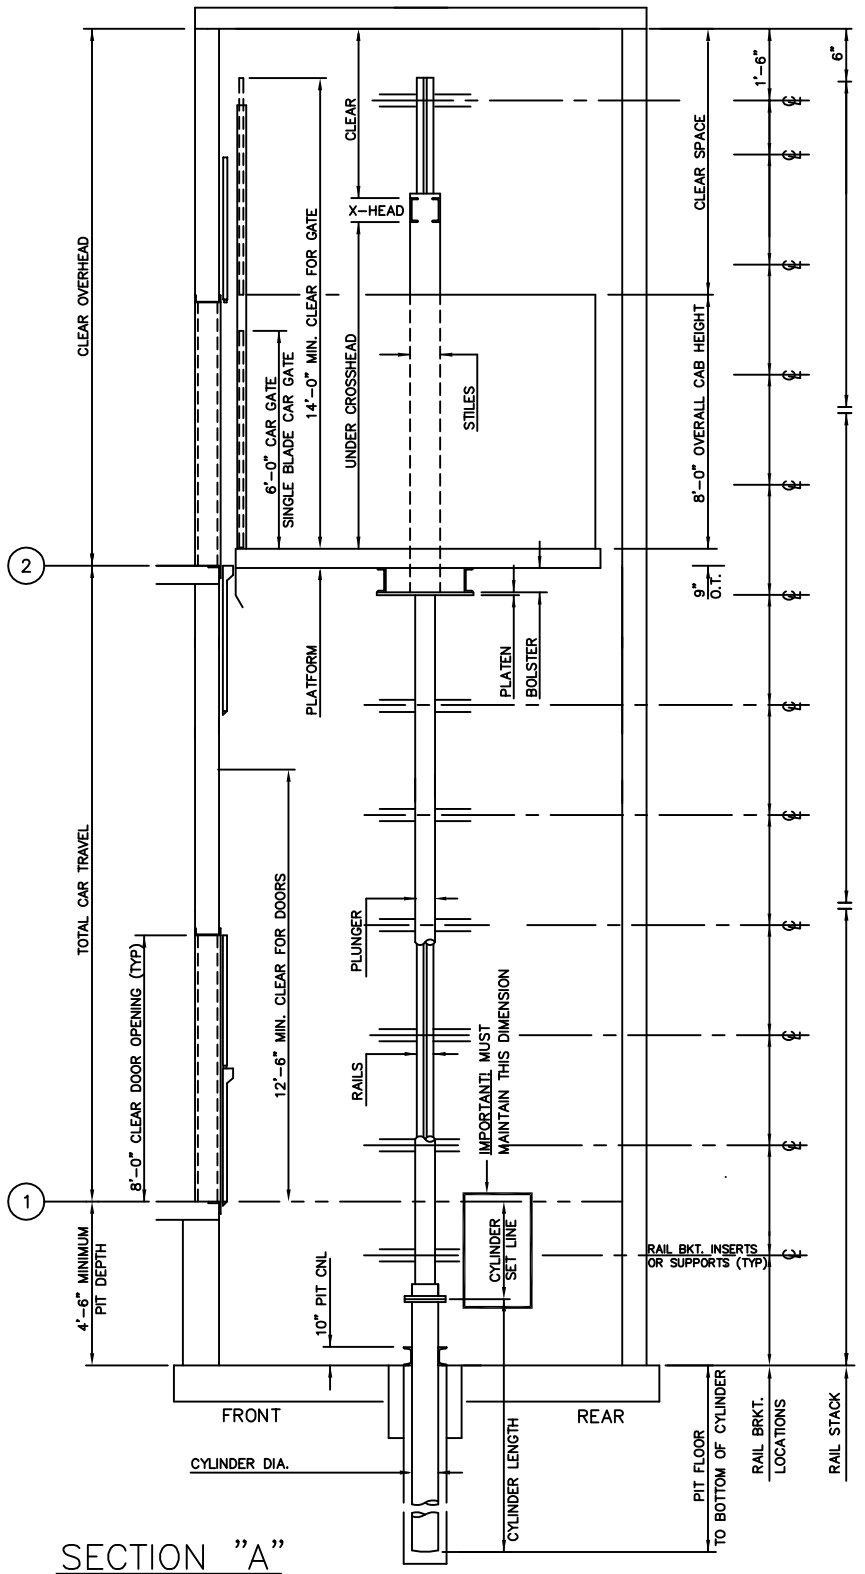

5000 LBS. FREIGHT INGROUND HYDRAULIC FRONT OPENING

HOISTWAY PLAN

ALL DIMENSIONS ARE SUBJECT TO CHANGE WITHOUT NOTICE.
CONSULT DELAWARE ELEVATOR CO. FOR CONFIRMATION.

DELAWARE ELEVATOR
P.O. BOX 412, SALISBURY, MD 21803

5000 LBS. FREIGHT INGROUND HYDRAULIC FRONT OPENING

MACHINE ROOM DETAIL

SECTION "A"

ELEVATION PLAN

DELAWARE ELEVATOR
P.O. BOX 412, SALISBURY, MD 21803