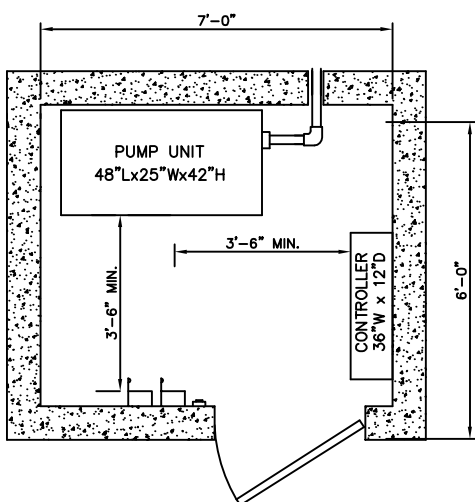

5000 LBS. FREIGHT INGROUND HYDRAULIC FRONT OPENING

HOISTWAY PLAN

ALL DIMENSIONS ARE SUBJECT TO CHANGE WITHOUT NOTICE.
CONSULT DELAWARE ELEVATOR CO. FOR CONFIRMATION.

DELAWARE ELEVATOR
P.O. BOX 412, SALISBURY, MD 21803

5000 LBS. FREIGHT INGROUND HYDRAULIC FRONT OPENING

MACHINE ROOM DETAIL

SECTION "A"

ELEVATION PLAN

DELAWARE ELEVATOR
P.O. BOX 412, SALISBURY, MD 21803