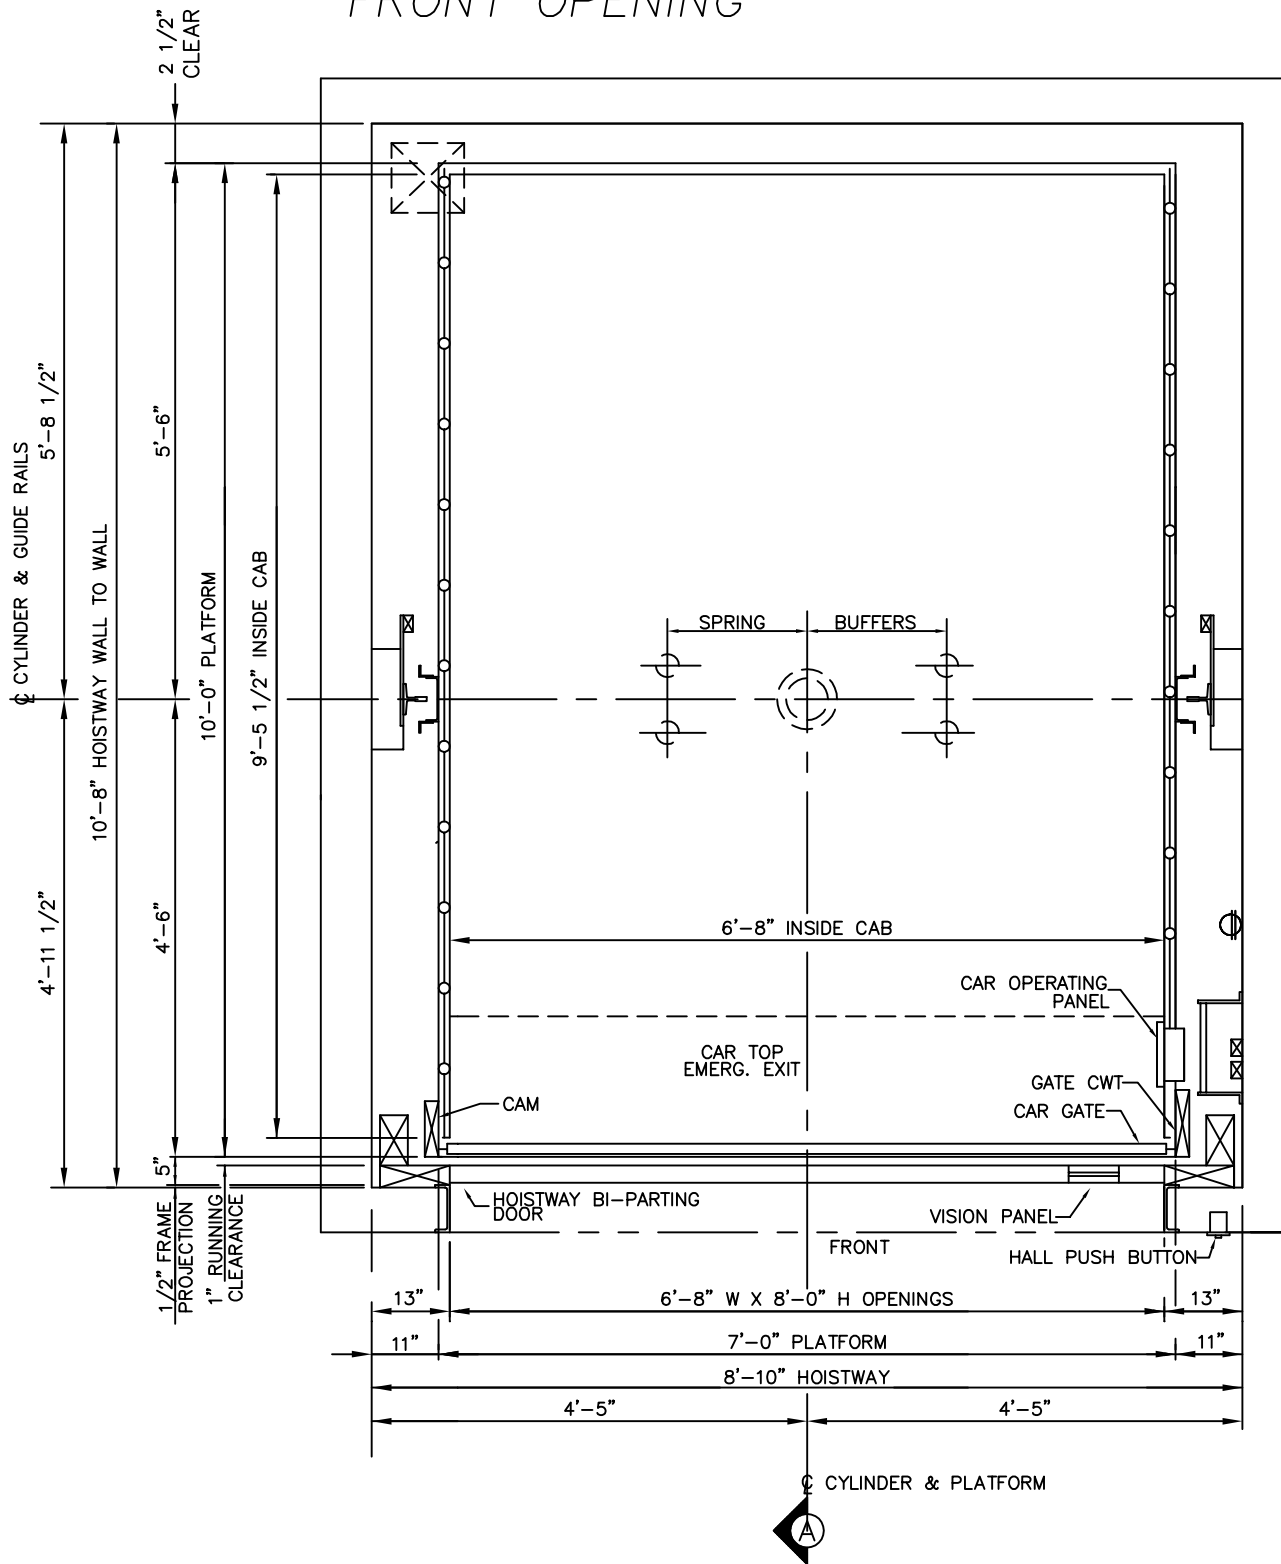

5000 LBS. FREIGHT INGROUND HYDRAULIC FRONT OPENING

HOISTWAY PLAN

ALL DIMENSIONS ARE SUBJECT TO CHANGE WITHOUT NOTICE.
CONSULT DELAWARE ELEVATOR CO. FOR CONFIRMATION.

DELAWARE ELEVATOR
P.O. BOX 412, SALISBURY, MD 21803

5000 LBS. FREIGHT INGROUND HYDRAULIC FRONT OPENING

MACHINE ROOM DETAIL

SECTION "A"

ELEVATION PLAN

DELAWARE ELEVATOR
P.O. BOX 412, SALISBURY, MD 21803