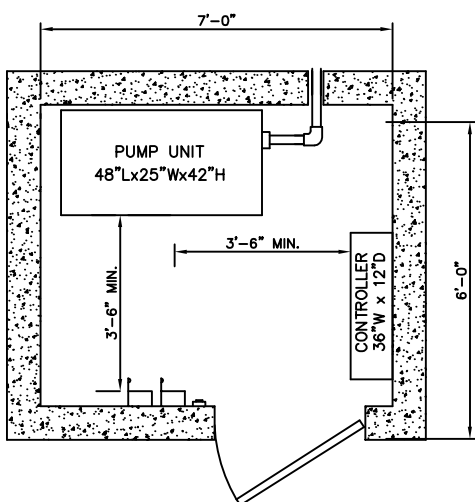

4000 LBS. FREIGHT INGROUND HYDRAULIC FRONT OPENING

HOISTWAY PLAN

ALL DIMENSIONS ARE SUBJECT TO CHANGE WITHOUT NOTICE.
CONSULT DELAWARE ELEVATOR CO. FOR CONFIRMATION.

DELAWARE ELEVATOR
P.O. BOX 412, SALISBURY, MD 21803

4000 LBS. FREIGHT INGROUND HYDRAULIC FRONT OPENING

MACHINE ROOM DETAIL

SECTION "A"

ELEVATION PLAN

DELAWARE ELEVATOR
P.O. BOX 412, SALISBURY, MD 21803