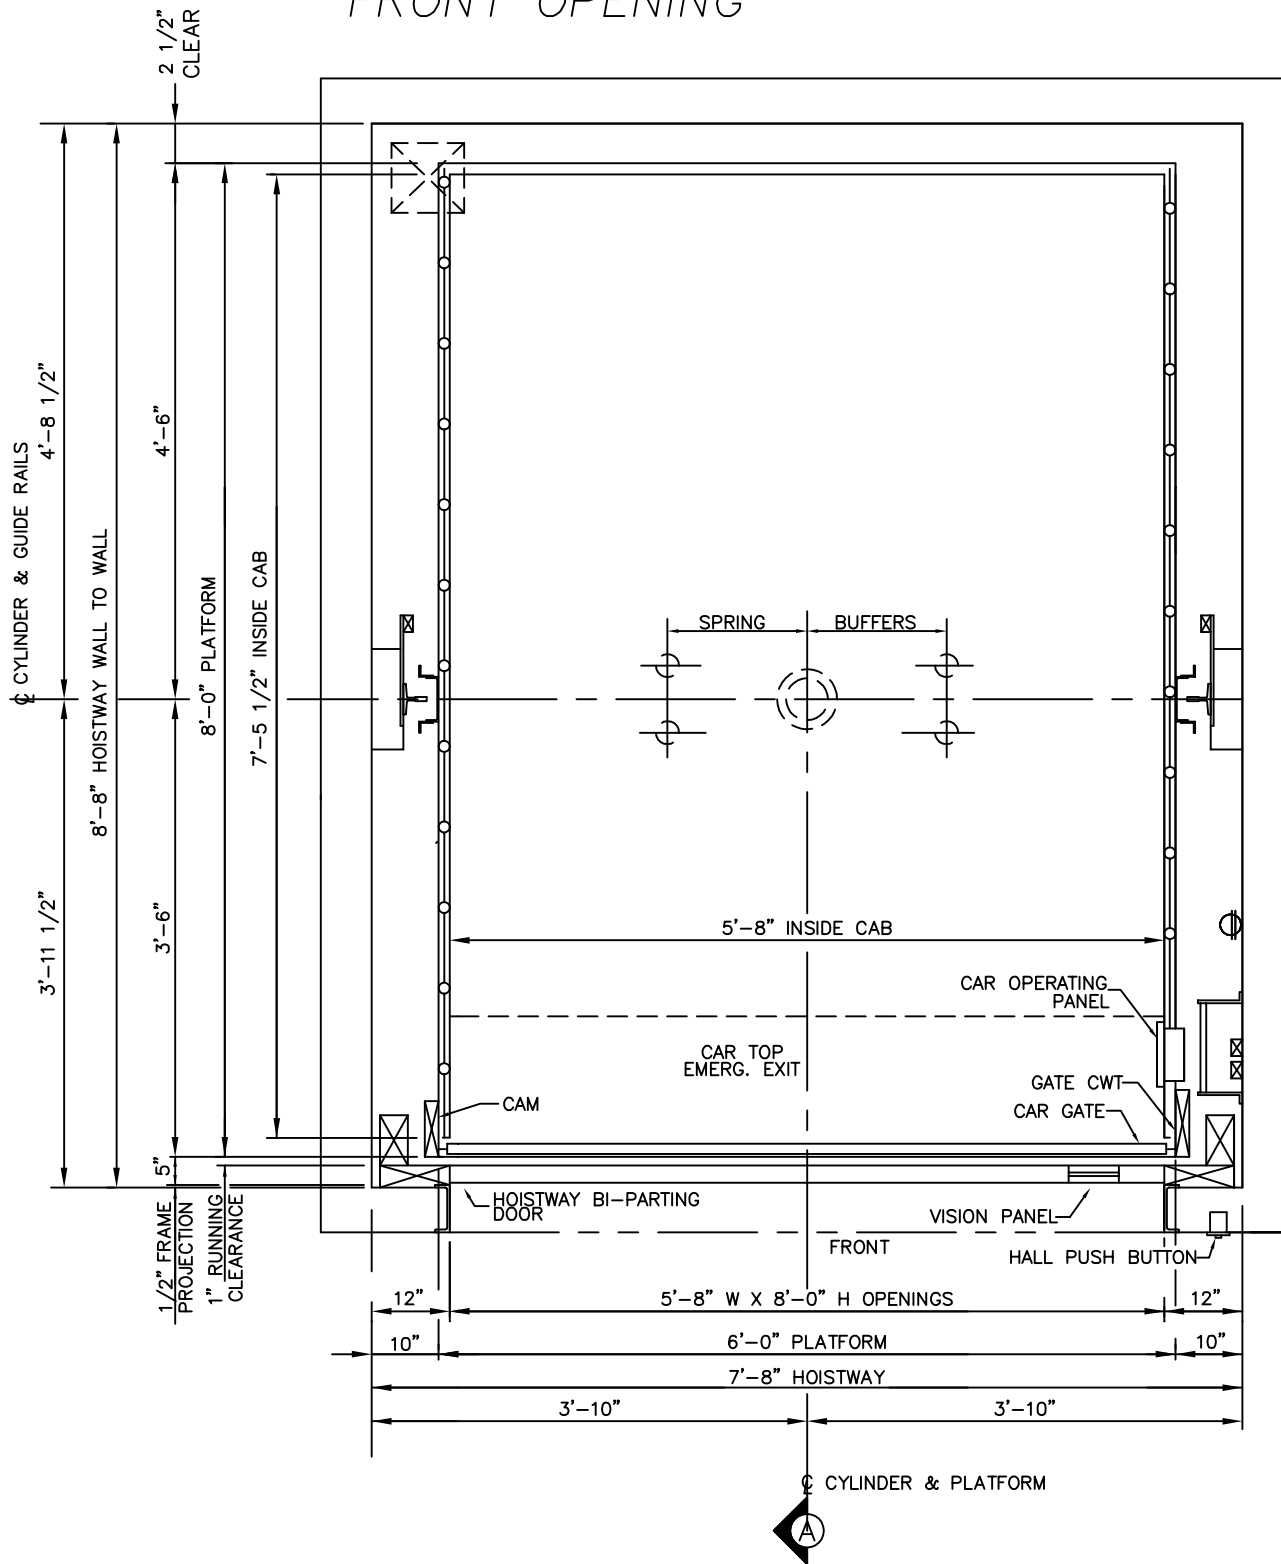

4000 LBS. FREIGHT INGROUND HYDRAULIC FRONT OPENING

HOISTWAY PLAN

ALL DIMENSIONS ARE SUBJECT TO CHANGE WITHOUT NOTICE.
CONSULT DELAWARE ELEVATOR CO. FOR CONFIRMATION.

DELAWARE ELEVATOR
P.O. BOX 412, SALISBURY, MD 21803

4000 LBS. FREIGHT INGROUND HYDRAULIC FRONT OPENING

MACHINE ROOM DETAIL

SECTION "A"

ELEVATION PLAN

DELAWARE ELEVATOR
P.O. BOX 412, SALISBURY, MD 21803