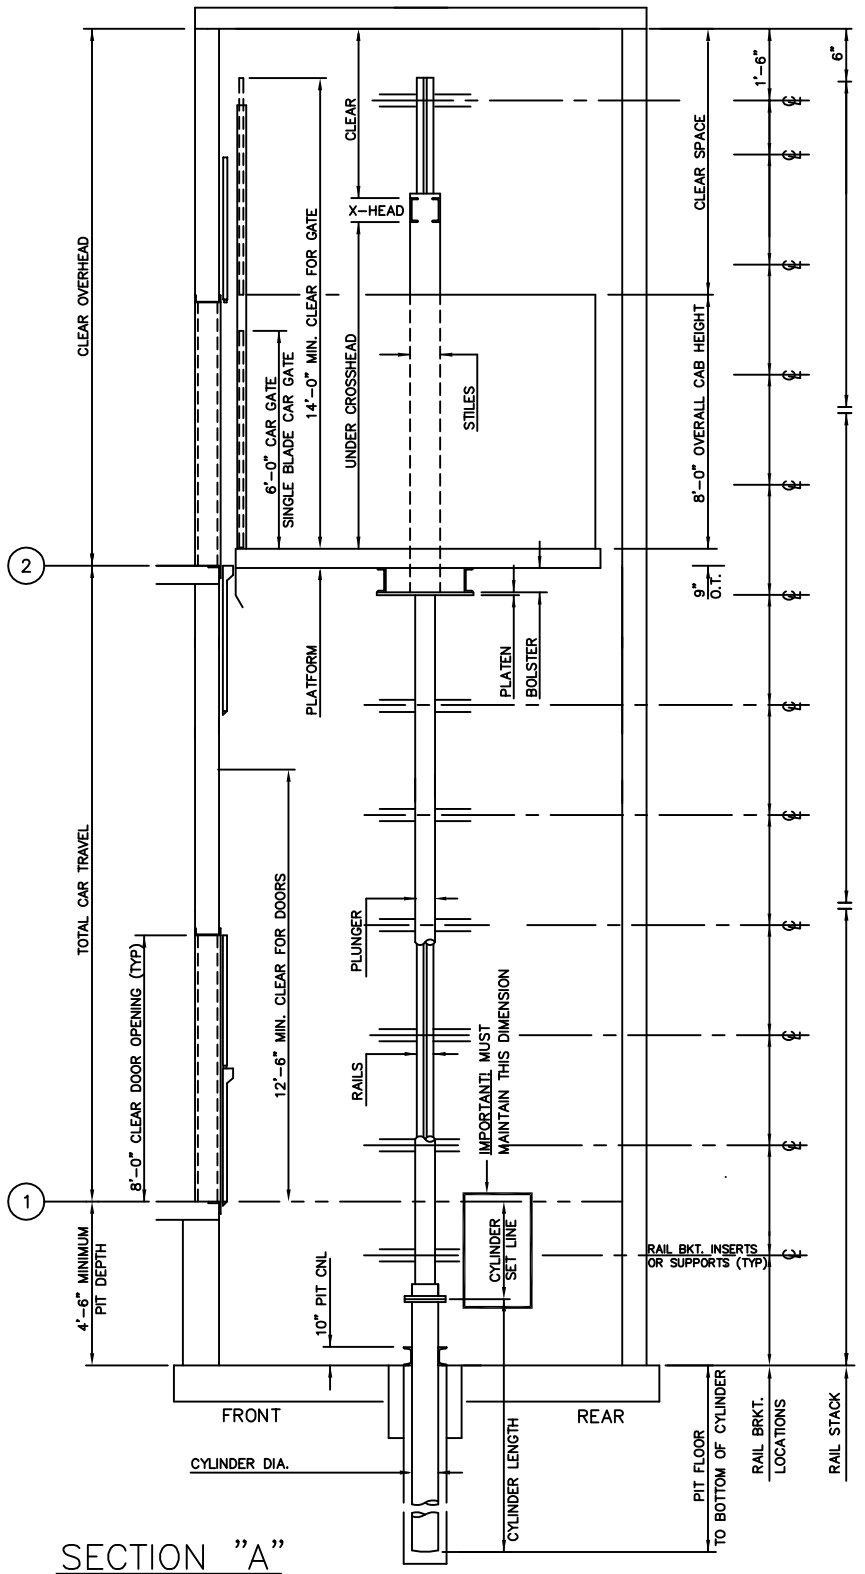

4000 LBS. FREIGHT INGROUND HYDRAULIC FRONT OPENING

HOISTWAY PLAN

ALL DIMENSIONS ARE SUBJECT TO CHANGE WITHOUT NOTICE.
CONSULT DELAWARE ELEVATOR CO. FOR CONFIRMATION.

DELAWARE ELEVATOR
P.O. BOX 412, SALISBURY, MD 21803

4000 LBS. FREIGHT INGROUND HYDRAULIC FRONT OPENING

MACHINE ROOM DETAIL

SECTION "A"

ELEVATION PLAN

DELAWARE ELEVATOR
P.O. BOX 412, SALISBURY, MD 21803