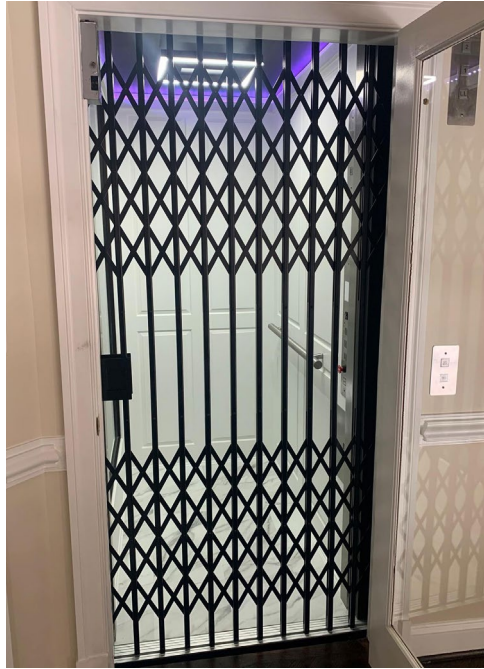

OUR PRODUCTS

RESIDENTIAL CABS

PAGES
1 - 14