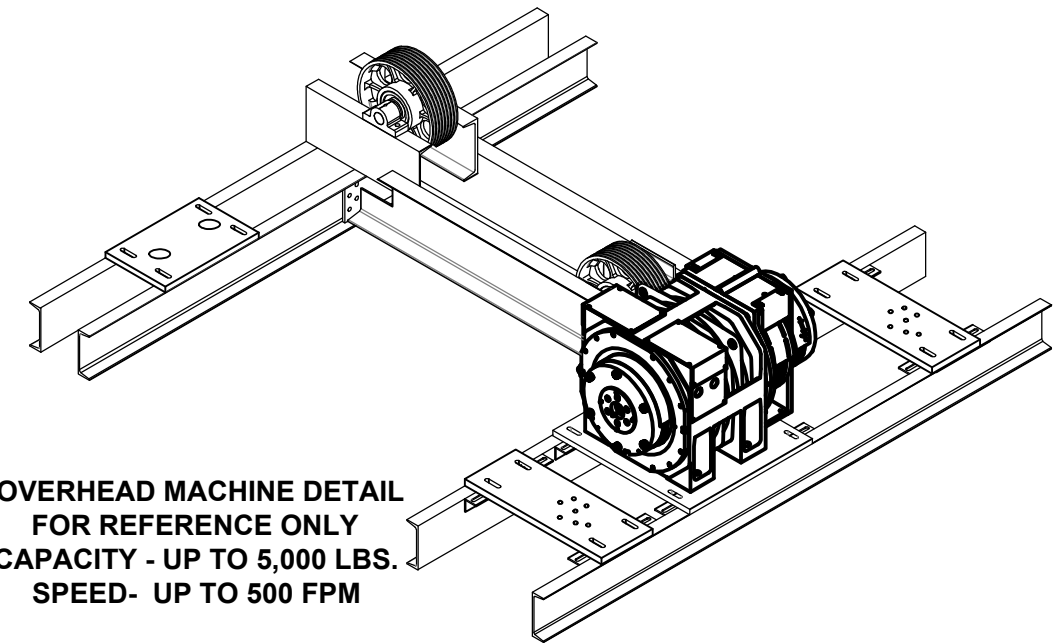

**MRL 4,000 SERVICE FRONT ONLY  
BLDG SUPPORTED**

**OVERHEAD MACHINE DETAIL  
FOR REFERENCE ONLY  
CAPACITY - UP TO 5,000 LBS.  
SPEED- UP TO 500 FPM**

DELAWARE ELEVATOR MANUFACTURING 27685 ROCKAWALKIN RIDGE RD. SALISBURY, MD 21801 PHONE - 410.749.3489		
PROJECT: MRL BLDG SUPPORTED		
LOCATION:		
DRAWN BY:	DATE:	SCALE: NONE
CONTRACT:		SHEET: 1 of 1