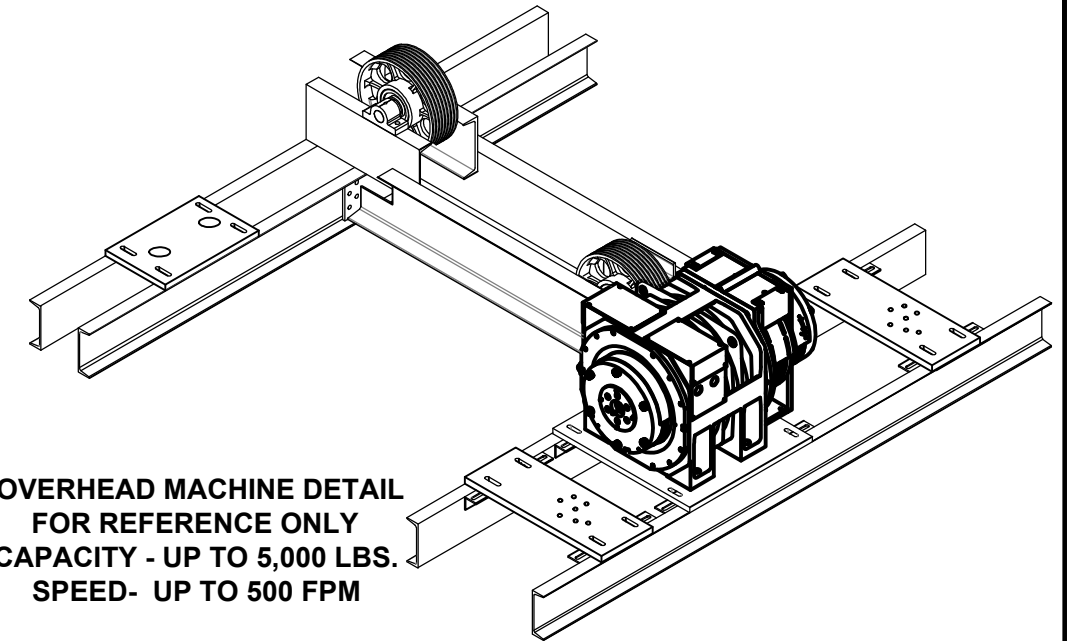

MRL 3,500 SERVICE FRONT ONLY
BLDG SUPPORTED
 DIMENSIONS SHOWN ARE FOR SEISMIC ZONE 0

OVERHEAD MACHINE DETAIL
FOR REFERENCE ONLY
CAPACITY - UP TO 5,000 LBS.
SPEED- UP TO 500 FPM

DELAWARE ELEVATOR MANUFACTURING 27685 ROCKAWALKIN RIDGE RD. SALISBURY, MD 21801 PHONE - 410.749.3489		
PROJECT: MRL BLDG SUPPORTED		
LOCATION:		
DRAWN BY:	DATE:	SCALE: NONE
CONTRACT:		SHEET: 1 of 1